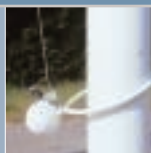

GRP POLES

TRADITION RANGE

Poles without bracket

FIXED HEAD

accessories

Fixed head pole

The classic model *par excellence*, with its halyard on the outside of the pole.

options

ROTATING HEAD

accessories

options

Pole with rotating head

The halyard is inside the pole, accessible via a vandal-proof trap-door 22 cm in length (DESCHAMPS patent). This model prevents the pennant from twisting around the pole.